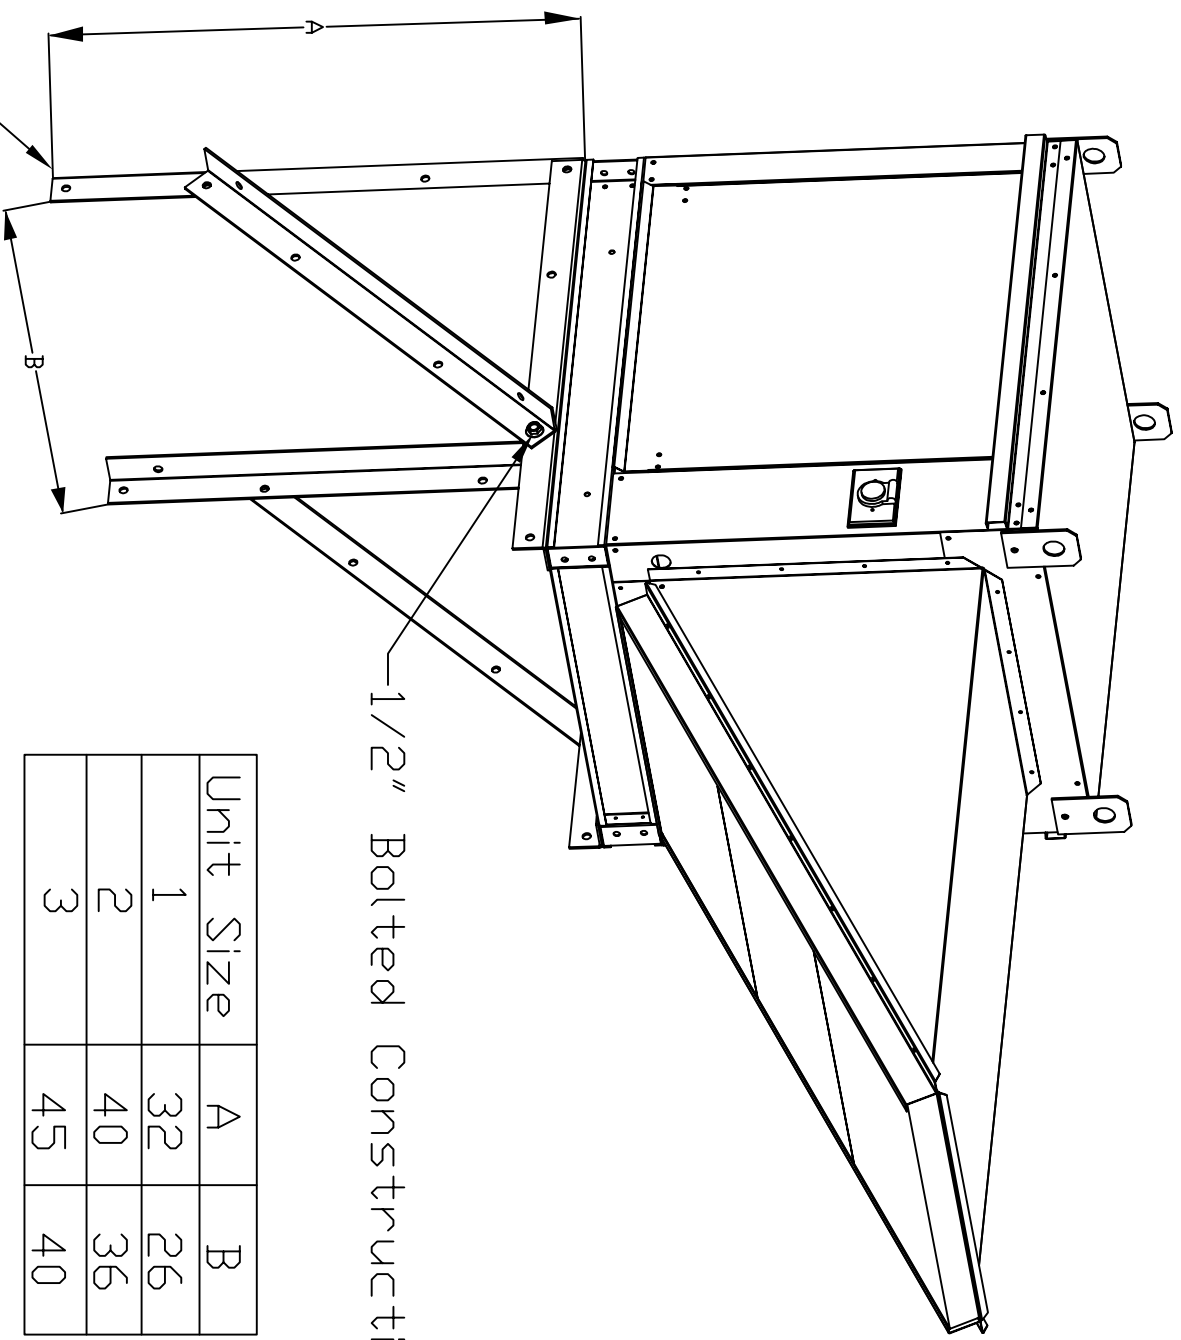

Untempered Supply Fan Wall Mount Bracket Detail

1/2" Bolted Construction

2" x 2" 10 GA Galv Angle

Unit Size	A	B
1	32	26
2	40	36
3	45	40